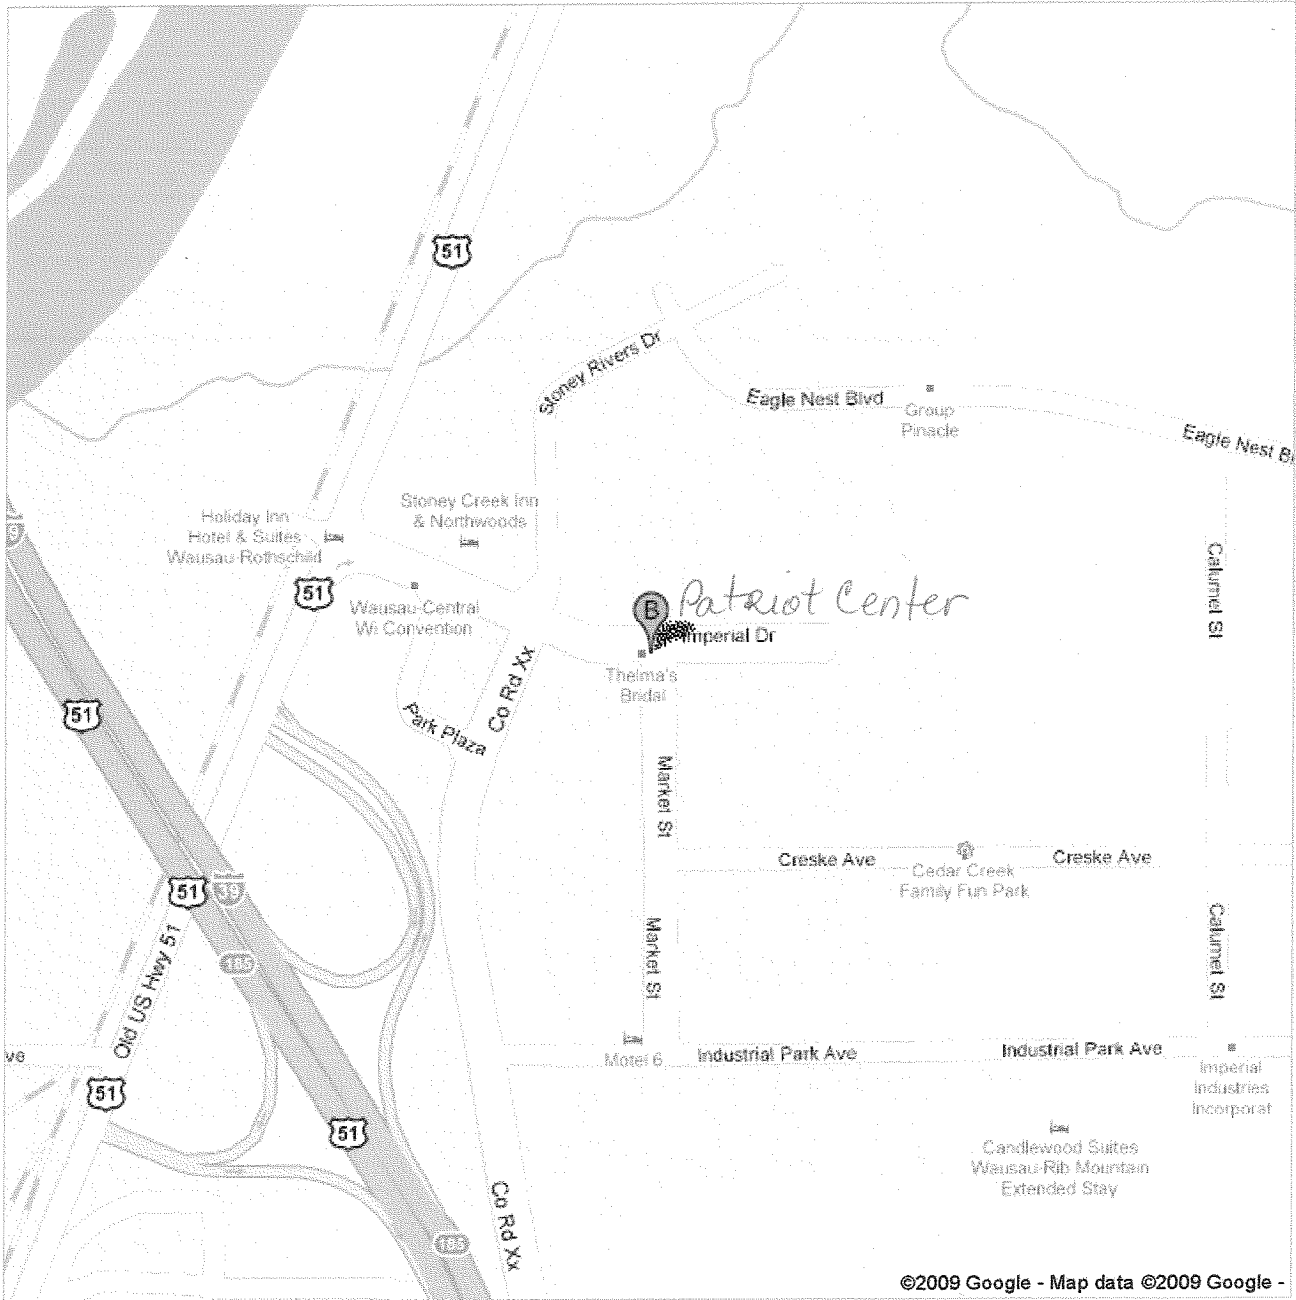

The Patriot Center's address:

10101 Market Street  
Rothschild, WI 54474

The Patriot Center is located in the Cedar Creek Mall off I-39/Hwy 51 at exit 185 and minutes from the I-39/Hwy 29 interchange, we are just minutes north of the Central Wisconsin Airport.

The Stoney Creek Inn address:

1100 Imperial Ave  
Rothschild WI 54474

The Holiday Inn Hotel and Suites address:

1000 Imperial Ave  
Rothschild WI 54474

Candlewood Suites address:

803 Industrial Park Ave  
Rothschild WI 54744

The hotels are located at the same exchange as the Patriot Center. A map is enclosed of the Patriot Center and the hotels.

Google maps

Save trees. Go green!

Download Google Maps on your phone at [google.com/gmm](http://google.com/gmm)

©2009 Google - Map data ©2009 Google -